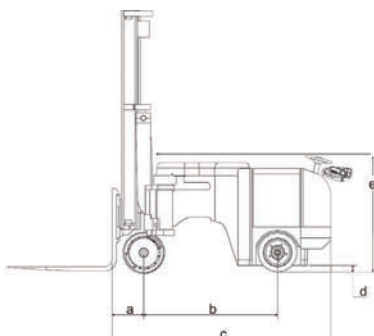

Lift & steer pump rating			kW	6
Drive motor rating - AC			kW	4
Wheel size		Front / Rear	mm	400 x 200 / 350 x 150

Battery type (24v)		720	Ah	8PZSH720
Minimum battery weight			kg	565

Aisle Dimensions

Load Depth x Width (j x i)	Minimum Clear Aisle
1000mm D x 1200mm W	1600mm
1200mm D x 1000mm W	1800mm
1200mm D x 800mm W	1800mm
Minimum clear transfer aisle	2500mm
Minimum end aisle clearance	750mm

Triplex full free lift tilting mast

Lift Height	Free Lift	Closed Height	Extended Height	Lift Height
3500mm	1250mm	2099mm	4350mm	3500mm
4200mm	1483mm	2339mm	5049mm	4200mm

See the Mini Bendi in Action

download the FREE QR code reader from your app store