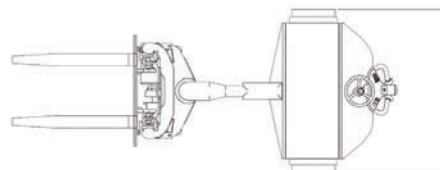

Lift & steer pump rating			kW	6
Drive motor rating - AC			kW	4
Wheel size		Front / Rear	mm	400 x 200 / 350 x 150

Battery type (24v)		720	Ah	8PZSH720
Minimum battery weight			kg	565

Aisle Dimensions

Load Depth x Width (j x i)	Minimum Clear Aisle
1000mm D x 1200mm W	1600mm
1200mm D x 1000mm W	1800mm
1200mm D x 800mm W	1800mm
Minimum clear transfer aisle	2500mm
Minimum end aisle clearance	750mm

Triplex full free lift tilting mast

Lift Height	Free Lift	Closed Height	Extended Height	Lift Height
3500mm	1250mm	2099mm	4350mm	3500mm
4200mm	1483mm	2339mm	5049mm	4200mm

See the Mini Bendi in Action

download the FREE QR code reader from your app store